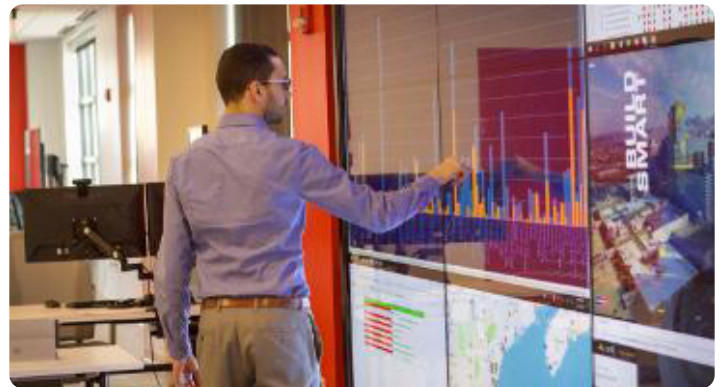

Userful Supports Construction Industry Revolution through Collaborative Meeting Rooms

Suffolk Construction is a national building contractor with offices in major hub cities throughout the United States that collectively generate over \$3 billion in annual revenue. Dubbed “one of the most innovative builders in the country,” by Business Wire, Suffolk relies on a strong, innovative culture and advanced technology to revolutionize the way buildings are designed and built.

THE CHALLENGE

As part of Suffolk’s “Build Smart” initiative, the company has created Smart Labs—collaborative environments which are used to identify, test and scale new technologies in construction. These labs enable project teams to connect with clients and collaborate to improve the construction experience.

One of the key technological advancements in each Smart Lab are innovative video walls, used to encourage effective collaboration by displaying key performance indicators and additional data visualizations on a screen that everyone can view and interact with.

However, Suffolk ran into a roadblock when the video solution they originally implemented could no longer handle their growing needs. In addition to streaming live video from various different construction sites, Suffolk now required access to a wide library of content and needed to display more than one source on their walls simultaneously. Furthermore, Suffolk’s Smart Lab staff needed to be able to easily control all the content from a tablet.